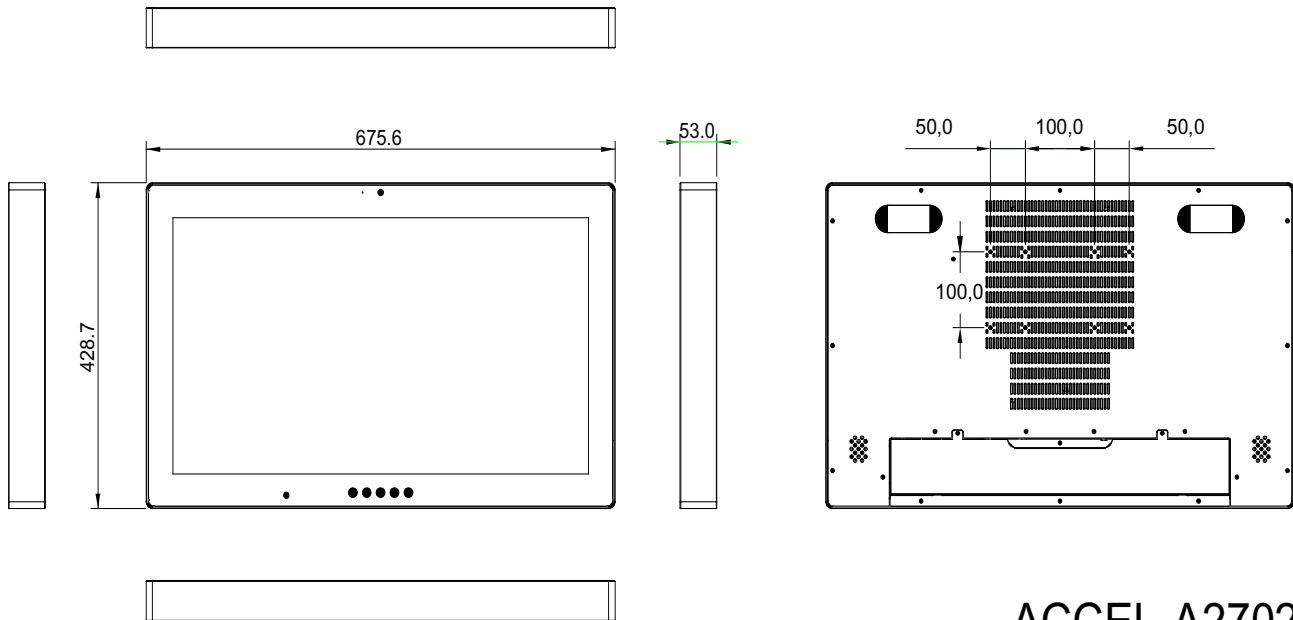

Display

Size	27" LCD
Resolution	3840 x 2160
Luminance	250 nits
View Angle	178°(H)/178°(V)
Contrast Ratio	1000:1
Back Light Life Time	30,000 Hours
Touch Screen	Capacitive Multi-Touch

I/O

USB	USB 3.1 Type-C x 1, USB 3.1 Type-A x 2, USB 2.0 x 2
Serial Port	Isolated RS-232 x2(optional)
Ethernet	Gigabit LAN x2
Audio	Mic, Line out
Video In	HDMI x1
Video Out	Display Port 1.2 x1, HDMI 2.0 x1, USB 3.1 Type-C x1

Mechanical and Environmental

Power Consumption	Full loading : 80 Watts
Operating Temperature	0°C ~ 35°C(32°F ~ 95°F)
Storage Temperature	-20°C ~ 60°C(-4°F ~ 140°F)
Mounting	VESA 100mm
Degree of Protection	IP54 in the front, IPX1 in the back
Dimension	676 x 429 x 53 mm
Package Size	TBD
Gross Weight	TBD
Net Weight	11.3 kg (24.91 lb)
Certifications	CE: EN 60601-1-2:2015(V4.0), EN 60601-1:2006/A1:2013(V3.1) FCC: Part 18 Class B UL: ANSI/AAMI ES60601-1:2012 (V3.1) cUL: CAN/CSA-C22.2 No. 60601-1:2014 (V3.1)

27" 4K UHD Smart View AMD Ryzen Embedded V1000 Multi-Touch Surgical Station

Dimension / Unit: mm

ACCEL-A2702

Ordering Information

- » ACCEL-A2702-P1-A1-0010
OR Station.V1605B.32" UHD.AC 100~240V.Capacitive Touch