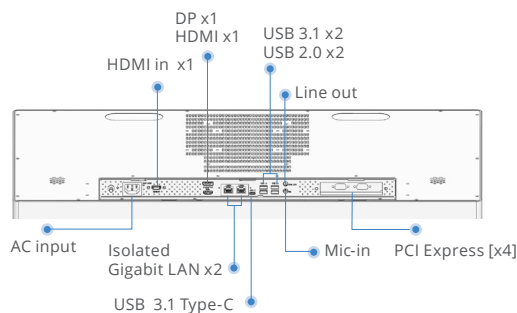

Operating Room Solution

ACCEL-A2702

27" 4K UHD Smart View AMD Ryzen Embedded V1000 Multi-Touch Surgical Station

Features

- AMD Ryzen Embedded V1605B Quad Core up to 3.6GHz
- Supports ECC / Non-ECC DDR4 SODIMM up to 32GB
- 27" UHD 3840x2160 250-nit High Contrast LCD
- Capacitive Multi-Touch Screen
- 5. Programmable Smart Function Keys with Dual Colors LED Status Indication
- PCI Express[x4] x1
- Support 3x 4K monitors with Display Port 1.2 x1 & HDMI 2.0 x1 & USB 3.1 Type-C
- 100V to 240V AC Input

Specifications

Main Specifications

Processor	AMD Ryzen Embedded V1605B 3.6GHz Quad Core
System Memory	ECC / Non-ECC DDR4 SODIMM up to 32GB
Expansion Interface	PCI Express[x4] x1
Storage Disk Drive	2.5" SATA Hard Disk Drive/Solid State Disk Drive x1
Security	fTPM 2.0
Wireless Communication	802.11ac/a/b/g/n, Bluetooth V4.1 / V4.2
Speaker	5W x 2
Function Key	Power On/Off, LCD Brightness Up/Down, Touch Screen On/Off, Video Input Select
Power Requirement	100-240V AC
OS Support	Windows® 10, Linux®

Display

Size	27" LCD
Resolution	3840 x 2160
Luminance	250 nits
View Angle	178°(H)/178°(V)
Contrast Ratio	1000:1
Back Light Life Time	30,000 Hours
Touch Screen	Capacitive Multi-Touch

I/O

USB	USB 3.1 Type-C x 1, USB 3.1 Type-A x 2, USB 2.0 x 2
Serial Port	Isolated RS-232 x2(optional)
Ethernet	Gigabit LAN x2
Audio	Mic, Line out
Video In	HDMI x1
Video Out	Display Port 1.2 x1, HDMI 2.0 x1, USB 3.1 Type-C x1

27" 4K UHD Smart View AMD Ryzen Embedded V1000 Multi-Touch Surgical Station

Dimension / Unit: mm

ACCEL-A2702

Ordering Information

- » ACCEL-A2702-P1-A1-0010
OR Station.V1605B.32" UHD.AC 100~240V.Capacitive Touch