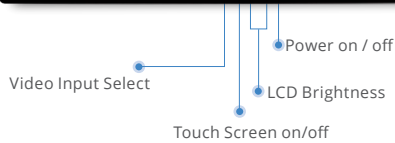

Operating Room Solution

ACCEL-A2702

27" 4K UHD Smart View AMD Ryzen Embedded V1000 Multi-Touch Surgical Station

Features

- AMD Ryzen Embedded V1605B Quad Core up to 3.6GHz
- Supports ECC / Non-ECC DDR4 SODIMM up to 32GB
- 27" UHD 3840x2160 250-nit High Contrast LCD
- Capacitive Multi-Touch Screen
- 5. Programmable Smart Function Keys with Dual Colors LED Status Indication
- PCI Express[x4] x1
- Support 3x 4K monitors with Display Port 1.2 x1 & HDMI 2.0 x1 & USB 3.1 Type-C
- 100V to 240V AC Input

Display

Size	27" LCD
Resolution	3840 x 2160
Luminance	250 nits
View Angle	178°(H)/178°(V)
Contrast Ratio	1000:1
Back Light Life Time	30,000 Hours
Touch Screen	Capacitive Multi-Touch

I/O

USB	USB 3.1 Type-C x 1, USB 3.1 Type-A x 2, USB 2.0 x 2
Serial Port	Isolated RS-232 x2(optional)
Ethernet	Gigabit LAN x2
Audio	Mic, Line out
Video In	HDMI x1
Video Out	Display Port 1.2 x1, HDMI 2.0 x1, USB 3.1 Type-C x1