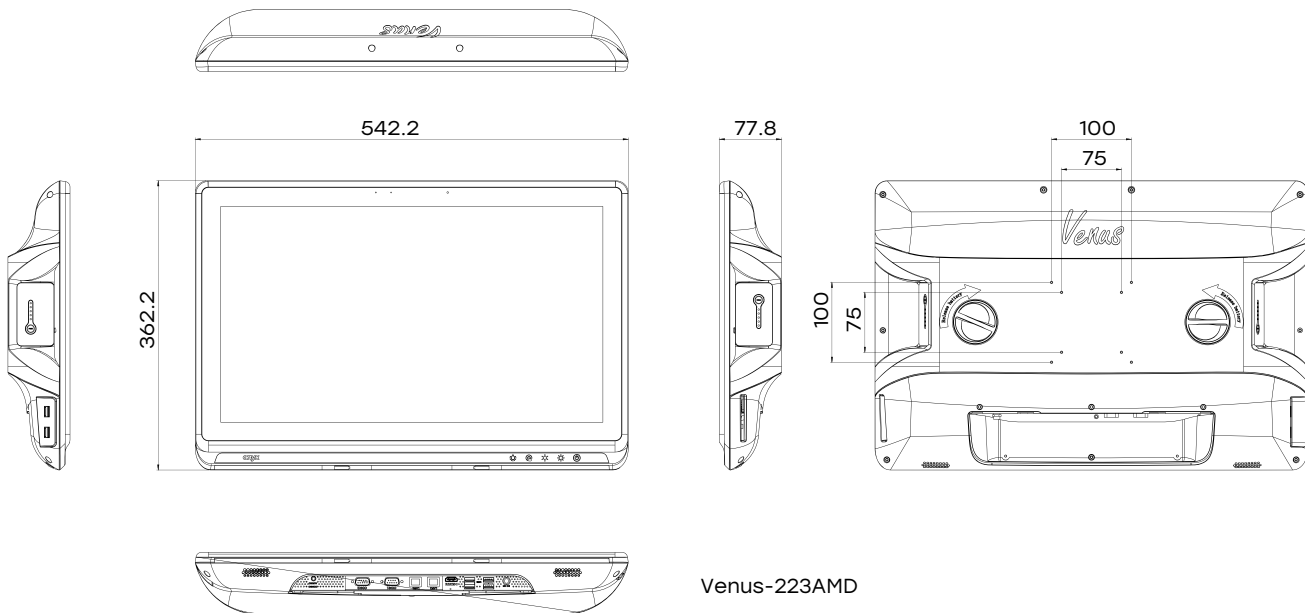

Display

Display Size	21.5" VA panel
Resolution	1920 x 1080
Max. Colors	16.7M
Contrast Ratio	3000:1
Luminance (cd/m2)	250

I/O

USB	Rear I/O : USB 3.0 x2, USB 2.0 x2 Side I/O : USB 3.0 x2
Video Out	HDMI
COM	COM port x2 (isolated optional)
Audio	Combo Audio port x1
Security	Kensington slot
Ethernet	1kv isolated Gigabit LAN x 2
DC-in	24V 2.5mm DC connector x1

Mechanical and Environmental

VESA	75/100 mm VESA mount
Operating Temperature	0°C ~ 40°C(32°F ~ 104°F)
Storage Temperature	-20°C ~ 60°C(-4°F ~ 140°F)
Storage Humidity	10%~95%@40°C, non-condensing
Dimension	542(L) x 78(W) x 362(H) mm
Net Weight	7kg (15.4 lbs)
Packing Size	645(L) x 210(W) x 513(H) mm
Gross Weight	11kg (24.3 lbs)
Certifications	CE: EN 60601-1-2:2015(V4.0), EN 60601-1:2006/ A1:2013(V3.1) FCC: Part 18 Class B UL: ANSI/AAMI ES60601-1:2012 (V3.1) cUL: CAN/CSA-C22.2 No. 60601-1:2014 (V3.1)

ALL PRODUCT, PRODUCT SPECIFICATIONS AND DATA ARE SUBJECT TO CHANGE WITHOUT NOTICE TO IMPROVE RELIABILITY, FUNCTION OR DESIGN OR OTHERWISE.

22" 24/7 Self-Power Cart Computer

Dimension / Unit: mm

Ordering Information