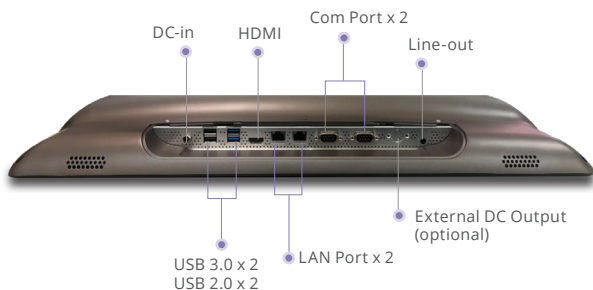

Mobile Cart Computer

Venus-223-AMD

22" 24/7 Self-Power Medical Cart Computer

Battery x 1 Battery x 1
 USB 3.0 x 2 Smart Card Reader x 1

Battery x 1 Battery x 1
 USB 3.0 x 2 Smart Card Reader x 1

DC-in HDMI Com Port x 2 Line-out
 External DC Output (optional)
 USB 3.0 x 2 LAN Port x 2
 USB 2.0 x 2

Features

- Medical grade certified (EN60601-1/UL60601-1)
- Cleanability with hospital solvents (front IP65/rear IPX1)
- Hot swappable design, support 24/7 run time
- AMD Ryzen™ V1202B / V1605B
- Support remote monitor/control/update (ORION compatible)
- Lightweight design
- Front reading light bar

Display

Display Size	21.5" VA panel
Resolution	1920 x 1080
Max. Colors	16.7M
Contrast Ratio	3000:1
Luminance (cd/m2)	250

I/O

USB	Rear I/O : USB 3.0 x2, USB 2.0 x2 Side I/O : USB 3.0 x2
Video Out	HDMI
COM	COM port x2 (isolated optional)
Audio	Combo Audio port x1
Security	Kensington slot
Ethernet	1kv isolated Gigabit LAN x 2
DC-in	24V 2.5mm DC connector x1