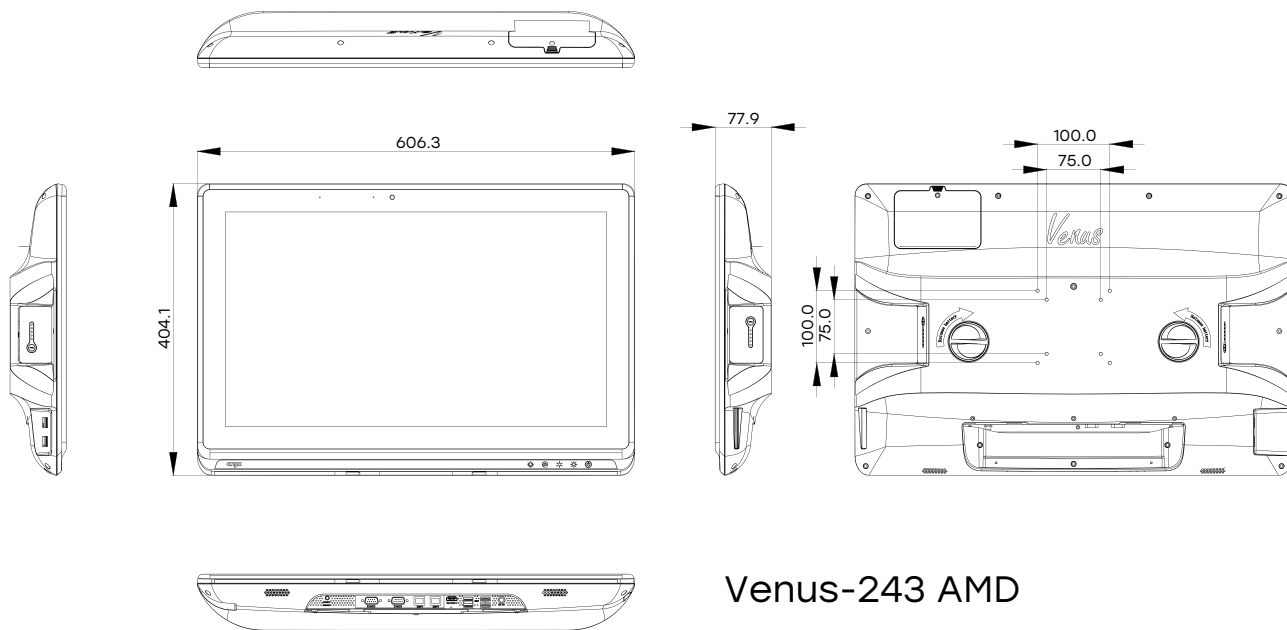

24" 24/7 Self-Power Cart Computer

Dimension / Unit: mm

Venus-243 AMD

Ordering Information

- » VENUS-243-G12-A1-0402
  Cart Computer.AMD V1202B . 24". 4G. SCR . TPM. XL Battery x2

Optional Accessories

- » 1255301501
  Medical Adaptor. 100-240V/1.0-2.5A 24V/6.25A 150W
- » 968C128G3F
  128G 2.5" SSD
- » OPM-S02R-A1
  RFID Reader Kit
- » OPM-C10W-A8
  WLAN dual band module kits. INTEL 802.11ac/a/b/g/n+BT
- » OPM-C12W-A8
  WLAN dual band module kits. Atheros 802.11a/b/g/n + BT 4.0
- » UP-L62-A1-1010
  6-Slot Charger + 24V/250W adaptor
- » UP-P22-A2-1010
  2-Slot Charger + 24V Medical adaptor
- » OPM-V01C-02
  2MP Camera Kit
- » OPM-V02C-01
  5MP Camera Kit
- » OPM-P01D-01
  9V / 12V / 24V DC output