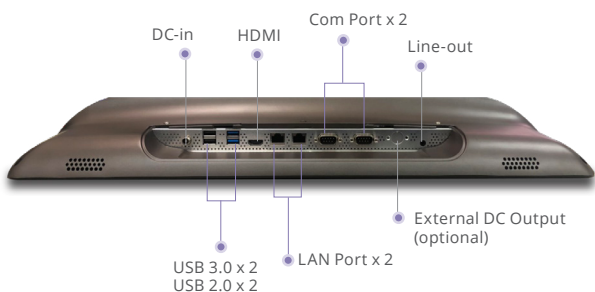

# Venus-243-AMD

24" 24/7 Self-Power Medical Cart Computer

Battery x 1

Battery x 1

USB 3.0 x 2

Smart Card Reader x 1

Battery x 1

Battery x 1

USB 3.0 x 2

Smart Card Reader x 1

DC-in

HDMI

Com Port x 2

Line-out

External DC Output (optional)

USB 3.0 x 2

USB 2.0 x 2

LAN Port x 2