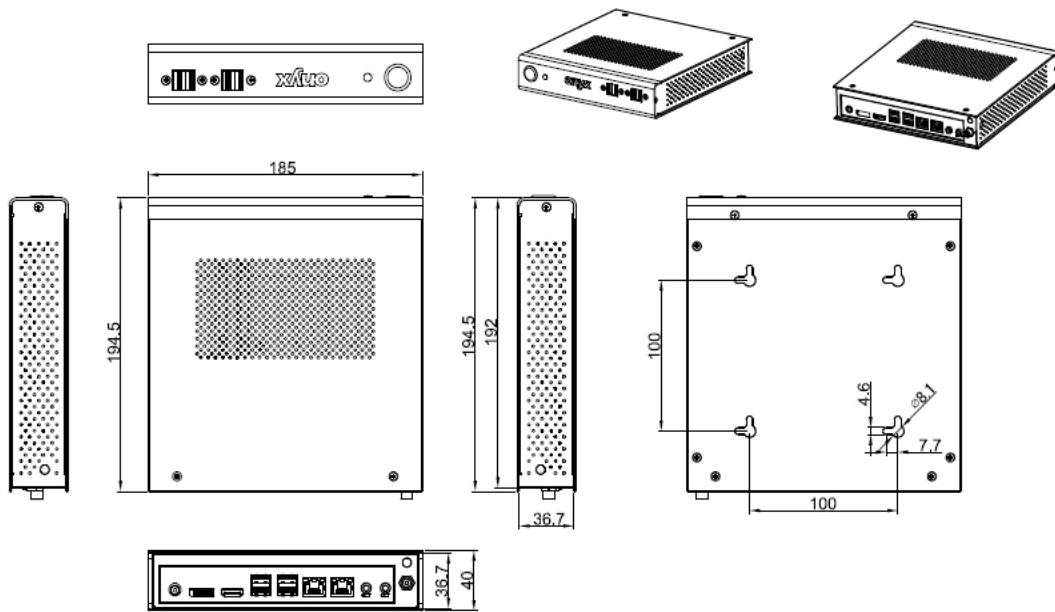

High Performance Medical Grade Box PC with Intel® 4th Generation Core™ i Series

Dimension / Unit: mm

Ordering Information

- » MEDPC-5700-A1-1010
  Emb, Sys., i7-4770TE , DC 12V~24V, 4GB RAM, 1HDMI, 2LAN, 4USB 3.0
- » MEDPC-5700-A1-1020
  Emb, Sys., i5-4590TE , DC 12V~24V, 4GB RAM, 1HDMI, 2LAN, 4USB 3.0
- » MEDPC-5700-A1-1030
  Emb, Sys., i3-4330TE , DC 12V~24V, 4GB RAM, 1HDMI, 2LAN, 4USB 3.0

Optional Accessories

- » 1255301202
  Power Adapter. AC/DC.100-240V.24V.5A.120W.W/ Lock
- » OPM-C16W-A1
  WLAN Kit.802.11a/b/g/n w/BT 4.0.Mini Card.dual white ext. antenna.Atheros AR5B22