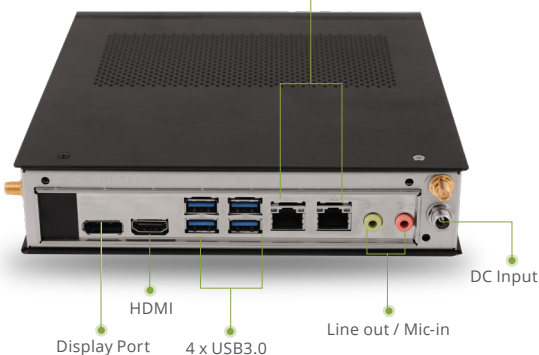

MEDPC Series for Medical Equipment & OEM/ODM

MEDPC-5700

High Performance Medical Grade Box PC with Intel® 4th Generation Core™ i Series

4 x USB 2.0

Gigabit LAN x 2

HDMI

Display Port

4 x USB3.0

Line out / Mic-in

DC Input

Features

- Intel® 4th Generation Quad Core i7 /i5/ i3 Processor
- Intel® Q87 Chipset
- Supports Dual Channel DDR3 SODIMM up to 16GB
- High Speed USB 3.0 Ports
- +12V to +24V Wide Range DC Input

I/O

USB	USB 3.0 x 4 , USB 2.0 x 4
Ethernet	Gigabit LAN x 2
Video Out	Display Port x 1, HDMI x 1
Audio	Mic-in, Line-out

Mechanical and Environmental

Power Requirement	DC12V-24V power input
Operating Temperature	0°C ~ 40°C(32°F ~ 104°F)
Storage Temperature	-20°C ~ 60°C(-4°F ~ 140°F)
Dimension	185 x 194 x 40 mm
Package Size	255 x 160 x 275 mm
Gross Weight	2.9kg (6.4lb)
Net Weight	1.5kg (3.3lb)