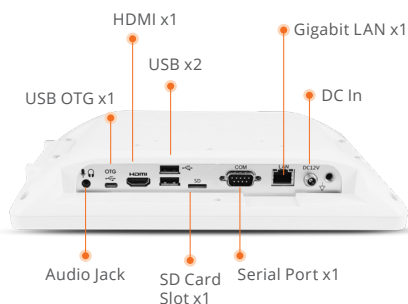

ONYX-BE102R

10.1" Fanless Android Bedside Infotainment Touch Terminal

Features

- Rockchip RK3288 Processor
- Android 6.0
- 10.1" Wide Color TFT LCD Touch Terminal
- PCT with Multi-Touch support
- Intuitive Front Access Function Keys
- IP65 Waterproof in front
- Optional VOIP Phone, Webcam and RFID
- EN 60601-1, UL 60601-1

Specifications

Main Specifications

Processor	Rockchip RK3288 ARM Cortex A17 QC 1.6GHz
System Memory	DDR3L 2GB
Expansion Interface	Mini PCIe Slot x 1
Storage Disk Drive	16GB eMMC
Security	13.56MHz RFID Reader (optional)
Wireless Communication	802.11 ac + BT 4.1
Speaker	2W x2
Camera	5 Megapixels
Function Key	Power, Speaker Volume Up/Down, LCD Brightness Up/Down
Power Requirement	DC 12V / Power over Ethernet
OS Support	Android 6.0

Display

Size / Type	10.1" LCD (16:9) Color TFT LCD
Max. Resolution	1280 x 800
Luminance(cd/m2)(TYP)	400 nits
Max. Colors	16.7 M
Viewing Angle	170°(H)/170°(V)
Contrast Ratio	800:1
Touch Screen	Projected Capacitive Touch

I/O

USB	USB 2.0 (Type-A) x2
Serial Port	RS-232 x1 (Optional)
Ethernet	Gigabit LAN x1 (Support Power over Ethernet)
Audio	3.5mm Phone Jack x1 (Optional)
Video	HDMI Out x1 (Optional)
SD Card Slot	Micro SD x1 (Optional)
DC-In	DC-In Jack x1