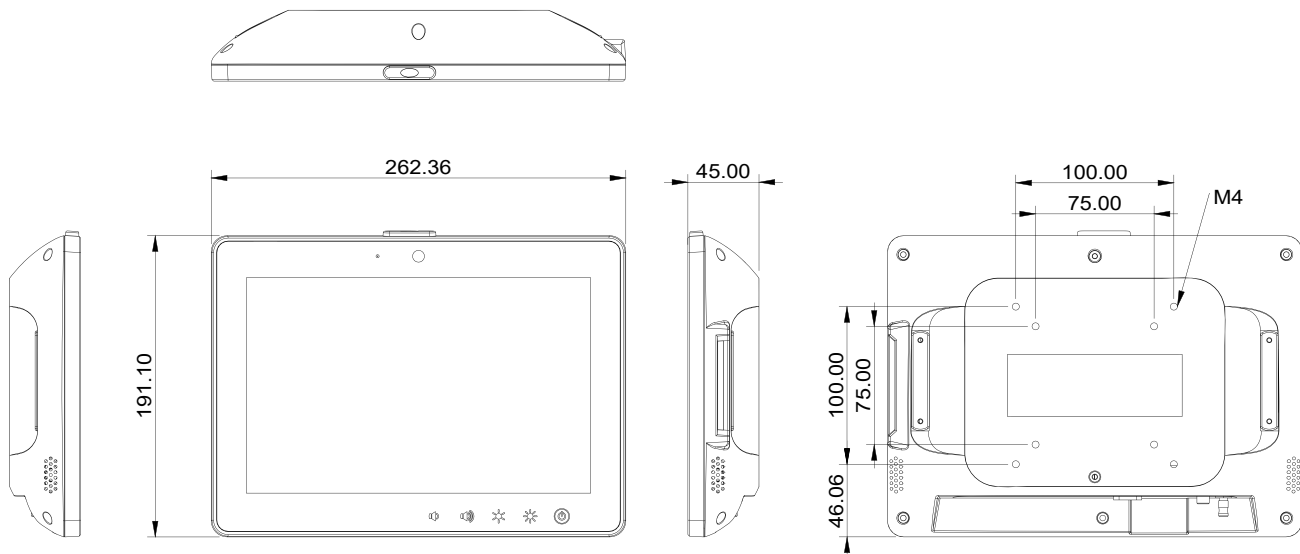

10.1" Fanless Android Bedside Infotainment Touch Terminal

Dimension / Unit: mm

Ordering Information

- › ONYX-BE102R-P01-A1-0201
  RISC Beside Terminal.RK3288.10.1".C-TS.2GB RAM.16GB eMMC.Camera.POE.Android 6.x
- › ONYX-BE102R-P01-A1-0202
  RISC Beside Terminal.RK3288.10.1".C-TS.2GB RAM.16GB eMMC.POE.Android 6.x

Optional Accessories

- › 1757306039
  Medical Adapter.60W.12V/5A
- › OPM-T018-A1