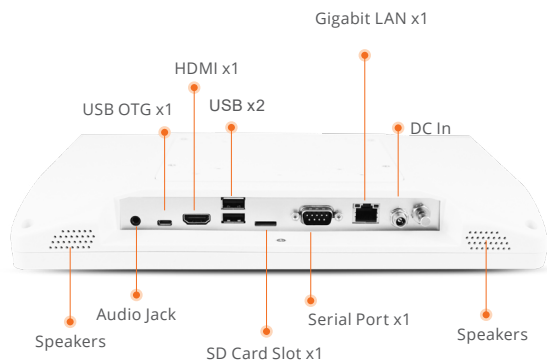

ONYX-BE122R

11.6" Fanless Android Bedside Infotainment Touch Terminal

Features

- Rockchip RK3288 Processor
- Android 6.0
- 11.6" Wide Color TFT LCD Touch Terminal
- PCT with Multi-Touch support
- Intuitive Front Access Function Keys
- IP65 Waterproof in front
- Optional VOIP Phone, Webcam and RFID
- EN 60601-1, UL 60601-1

Specifications

Main Specifications

Processor	Rockchip RK3288 ARM Cortex-A17 QC 1.6GHz
System Memory	DDR3L 2GB
Expansion Interface	Mini PCIe Slot x 1
Storage Disk Drive	16/64GB eMMC
Wireless Communication	802.11 ac + BT 4.1
Speaker	2W x2
Camera	5 Megapixels
Security	13.56MHz RFID Reader (Optional)
Function Key	Power, Volume Up/Down, Brightness Up/Down,
Power Requirement	DC 12V / Power Over Ethernet
OS Support	Android 6.0

Display

Size / Type	11.6" (16:9) Color TFT LCD
Max. Resolution	1366 x 768 HD
Luminance(cd/m2)(TYP)	250 nits
Max. Colors	16.7 M
Viewing Angle	90°(H)/60°(V)
Contrast Ratio	500:1
Touch Screen	Projected Capacitive Touch

I/O

USB	USB 2.0 (Type-A) x2
Serial Port	RS-232 x1 (Optional)
Ethernet	Gigabit LAN x1 (Support Power over Ethernet)
Audio	3.5mm Phone Jack x1 (Optional)
Video	HDMI Out x1 (Optional)
SD Card Slot	Micro SD x1 (Optional)
DC-In	DC-In Jack x1