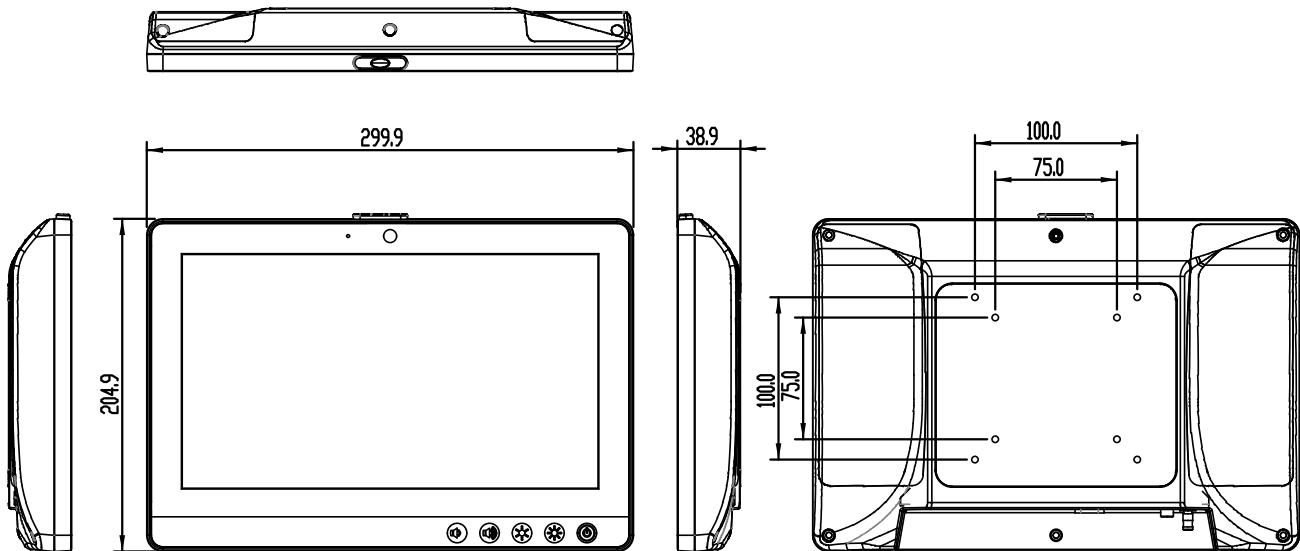

11.6" Fanless Android Bedside Infotainment Touch Terminal

Dimension / Unit: mm

Ordering Information

- » ONYX-BE122R-P01-A1-0201
  RISC Beside Terminal.RK3288.11.6".C-TS.2GB RAM.16GB eMMC.Camera.POE.Android 6.x
- » ONYX-BE122R-P01-A1-0202
  RISC Beside Terminal.RK3288.11.6".C-TS.2GB RAM.16GB eMMC.POE.Android 6.x

Optional Accessories

- » 1757306039
  Medical Adapter.60W.12V/5A
- » OPM-T018-A1
  VoIP Handset w/o keypads